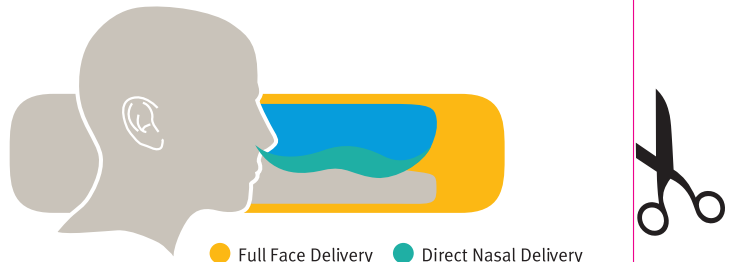

Zest™ Plus
NASAL MASK

Zest™
NASAL MASK

Zest™ Petite
NASAL MASK

- Full Face Delivery
- Nasal Delivery
- Direct Nasal Delivery
- Oral Delivery

XL

L

M

S

CUT ALONG PINK LINE

INCHES

CENTIMETERS

Forma™
FULL FACE MASK

Fisher & Paykel
HEALTHCARE